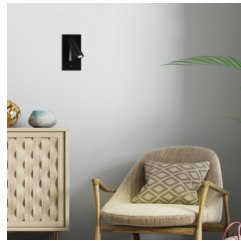

## LED Reading Light

Model No.: P2203  
Rated Power : 4.3W  
CCT. :3000K  
Beam Angle : 15°

Viogi aluminum by CNC

Horizontal angle 180° adjustable, vertical angle 90° adjustable

Independent reading area

Finished : Chrome / Brushed brass / Matt white / Matt black available