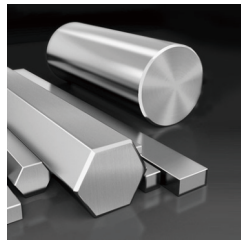

## LED Reading Light

Model No.: P2203  
Rated Power : 4.3W  
CCT. :3000K  
Beam Angle : 15°

Viogi aluminum by CNC

Horizontal angle 180° adjustable, vertical angle 90° adjustable

Independent reading area

Finished : Chrome / Brushed brass / Matt white / Matt black available