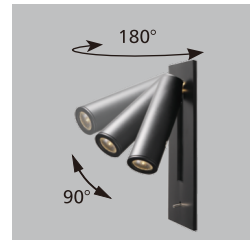

## LED Reading Light

Model No.: P2203  
Rated Power : 4.3W  
CCT. :3000K  
Beam Angle : 15°

Viogi aluminum by CNC

Horizontal angle 180° adjustable, vertical angle 90° adjustable

Independent reading area

Finished : Chrome / Brushed brass / Matt white / Matt black available